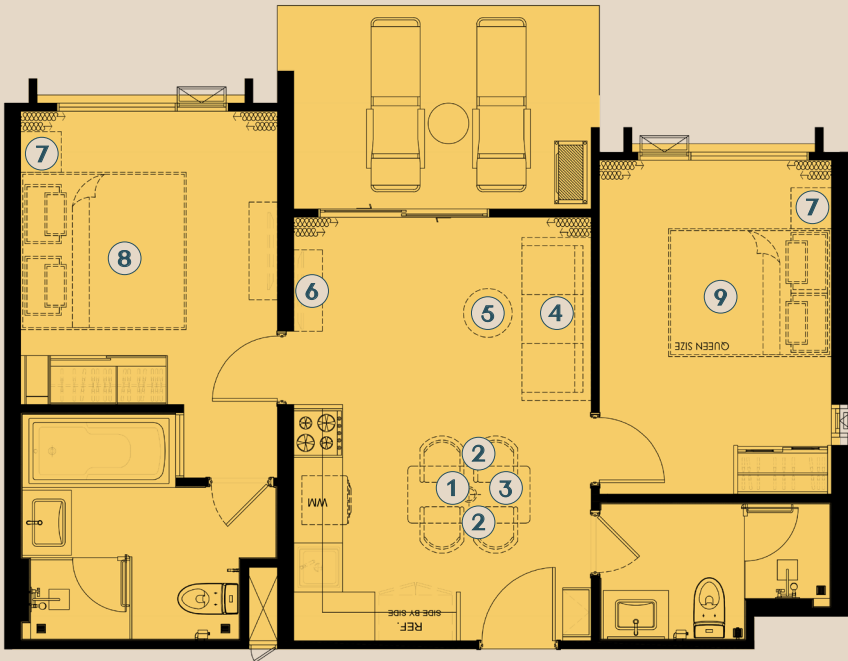

⑦ NIGHT TABLE x2

⑧ KING BED WITH MATTRESS (6 FT.)

⑨ QUEEN BED WITH MATTRESS (5 FT.)

≡ TYPE 2BXL A

2 BEDROOM 68 SQ.M.

PACKAGE 250,000 THB*

FURNITURE PACKAGE

the
MODEVA

① DINING TABLE

② DINING CHAIR x4

③ PENDANT LAMP

④ SOFA BED

⑤ COFFEE TABLE

⑥ TV CABINET

⑦ NIGHT TABLE x2

⑧ KING BED WITH MATTRESS (6 FT.)