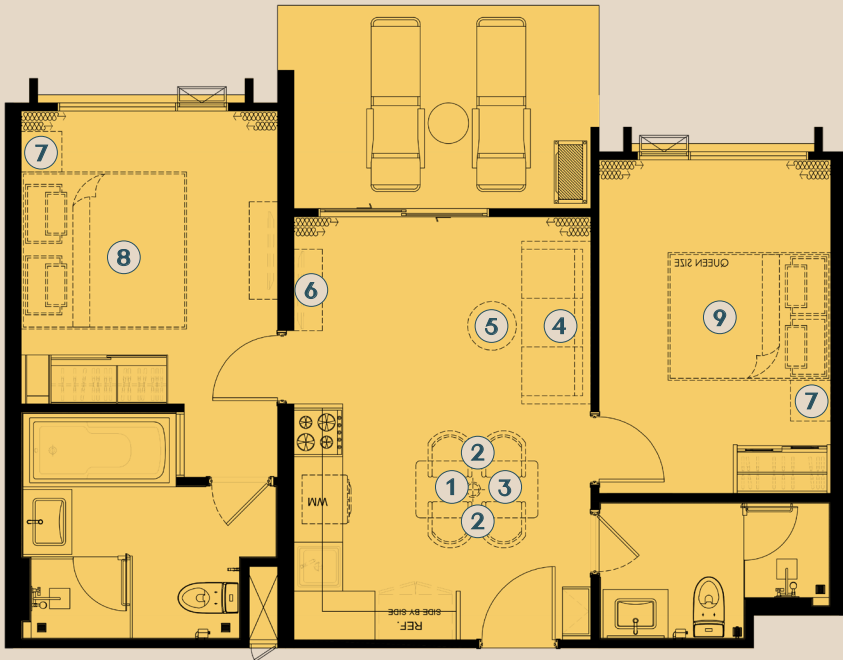

FURNITURE PACKAGE

the
MODEVA

① DINING TABLE