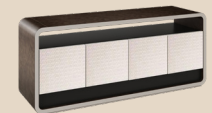

FURNITURE PACKAGE

the
MODEVA

① DINING TABLE

② DINING CHAIR x4

⑤ COFFEE TABLE

⑥ TV CABINET

≡ TYPE 2BPHR(93)

2 BEDROOM PENTHOUSE

93 SQ.M.

PACKAGE 250,000 THB*

⑦ NIGHT TABLE