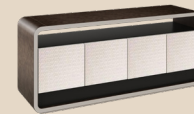

FURNITURE PACKAGE

① DINING TABLE

⑥ TV CABINET

⑨ NIGHT TABLE

≡ TYPE 2BPHR(96)

2 BEDROOM PENTHOUSE

96 SQ.M.

PACKAGE 250,000 THB*