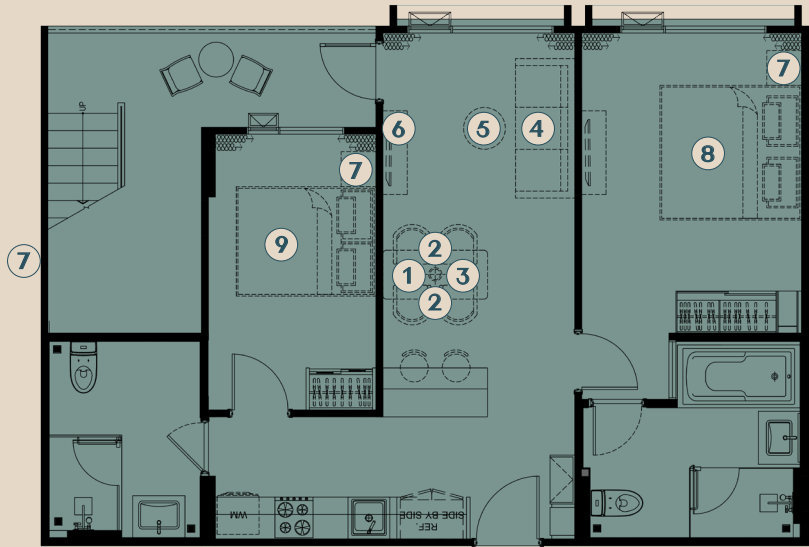

⑦ NIGHT TABLE

⑧ KING BED WITH MATTRESS (6 FT.) X2

⑨ WORK TABLE

⑩ WORK CHAIR

≡ TYPE 2BDPAC

2 BEDROOM DUPLEX 113 SQ.M.

PACKAGE 280,000 THB*

FURNITURE PACKAGE