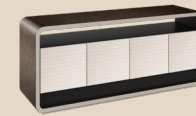

FURNITURE PACKAGE

① DINING TABLE

⑥ TV CABINET

≡ TYPE 2BPHR(109)B

2 BEDROOM PENTHOUSE

109 SQ.M.

PACKAGE 280,000 THB*