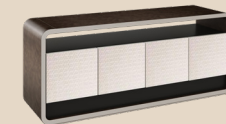

FURNITURE PACKAGE

① DINING TABLE

② DINING CHAIR x4

⑥ TV CABINET

⑨ WORK TABLE

⑩ WORK CHAIR

≡ TYPE 2BDPRC

2 BEDROOM DUPLEX 112 SQ.M.

PACKAGE 280,000 THB*