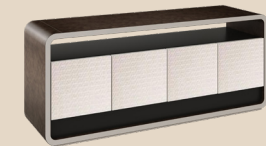

⑤ COFFEE TABLE

⑥ TV CABINET

⑦ KING BED WITH MATTRESS (6 FT.)

⑧ NIGHT TABLE

≡ TYPE 1BMAC

1 BEDROOM 37 SQ.M.

PACKAGE 180,000 THB*

FURNITURE PACKAGE