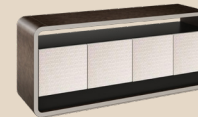

FURNITURE PACKAGE

the
MODEVA

① DINING TABLE

⑥ TV CABINET

⑨ NIGHT TABLE

⑪ DRESSING STOOL

≡ TYPE 2BPAC

2 BEDROOM PLUS 118 SQ.M.

PACKAGE 270,000 THB*