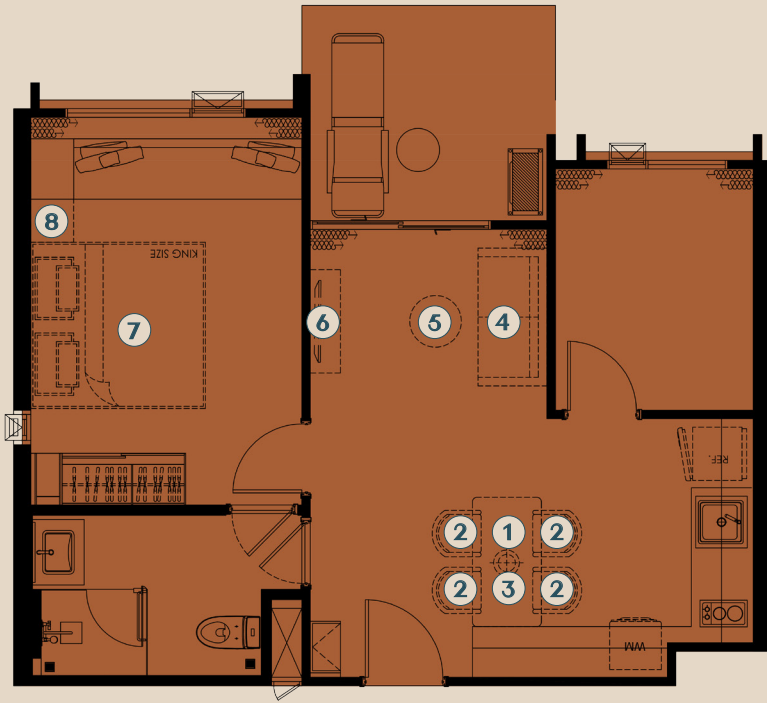

FURNITURE PACKAGE

the
MODEVA

① DINING TABLE