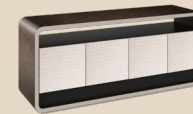

FURNITURE PACKAGE

the
MODEVA

⑥ TV CABINET

⑨ NIGHT TABLE

≡ TYPE 2BPHR(89)

2 BEDROOM PENTHOUSE

89 SQ.M.

PACKAGE 250,000 THB*