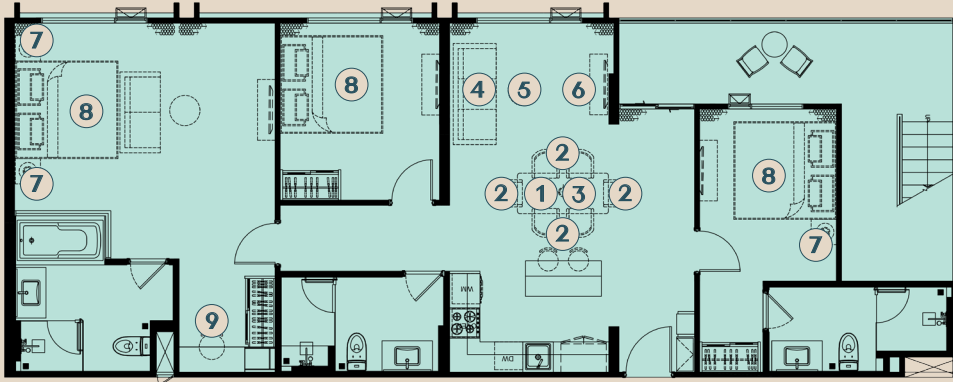

FURNITURE PACKAGE