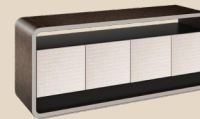

FURNITURE PACKAGE

the
MODEVA

① DINING TABLE

⑥ TV CABINET

⑨ NIGHT TABLE

≡ TYPE 2BPA

2 BEDROOM PLUS 105 SQ.M.

PACKAGE 270,000 THB*