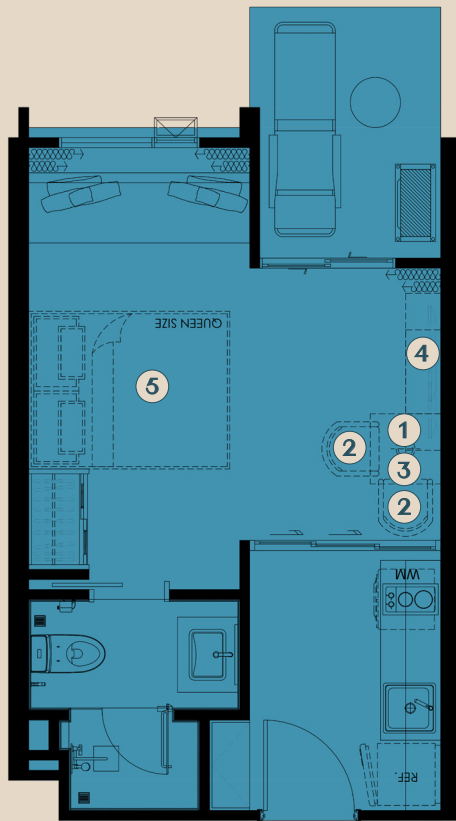

⑤ QUEEN BED WITH MATTRESS (5 FT.)

≡ TYPE 1BSC

1 BEDROOM 29 SQ.M.

PACKAGE 150,000 THB*

FURNITURE PACKAGE

① DINING TABLE

② DINING CHAIR x2

③ PENDANT LAMP

④ TV CABINET

⑤ QUEEN BED WITH MATTRESS (5 FT.)

≡ TYPE 1BSC1

1 BEDROOM 32 SQ.M.

PACKAGE 150,000 THB*

FURNITURE PACKAGE

① DINING TABLE

② DINING CHAIR x2

③ PENDANT LAMP

④ TV CABINET

⑤ QUEEN BED WITH MATTRESS (5 FT.)

≡ TYPE 1BSA

1 BEDROOM 32 SQ.M.

PACKAGE 150,000 THB*

FURNITURE PACKAGE

① DINING TABLE

② DINING CHAIR x2

③ PENDANT LAMP

④ TV CABINET

⑤ QUEEN BED WITH MATTRESS (5 FT.)

≡ TYPE 1BSAC

1 BEDROOM 32 SQ.M.

PACKAGE 150,000 THB*

FURNITURE PACKAGE