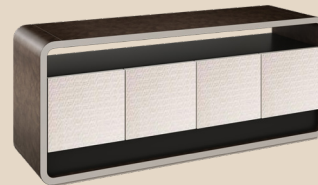

≡ TYPE 1BS

1 BEDROOM 29 SQ.M.

PACKAGE 150,000 THB*

FURNITURE PACKAGE

① DINING TABLE

② DINING CHAIR x2

③ PENDANT LAMP

④ TV CABINET

⑤ QUEEN BED WITH MATTRESS (5 FT.)

≡ TYPE 1BSC

1 BEDROOM 29 SQ.M.

PACKAGE 150,000 THB*

FURNITURE PACKAGE

① DINING TABLE

② DINING CHAIR x2

③ PENDANT LAMP

④ TV CABINET

⑤ QUEEN BED WITH MATTRESS (5 FT.)

≡ TYPE 1BSC1

1 BEDROOM 32 SQ.M.

PACKAGE 150,000 THB*

FURNITURE PACKAGE

① DINING TABLE

② DINING CHAIR x2