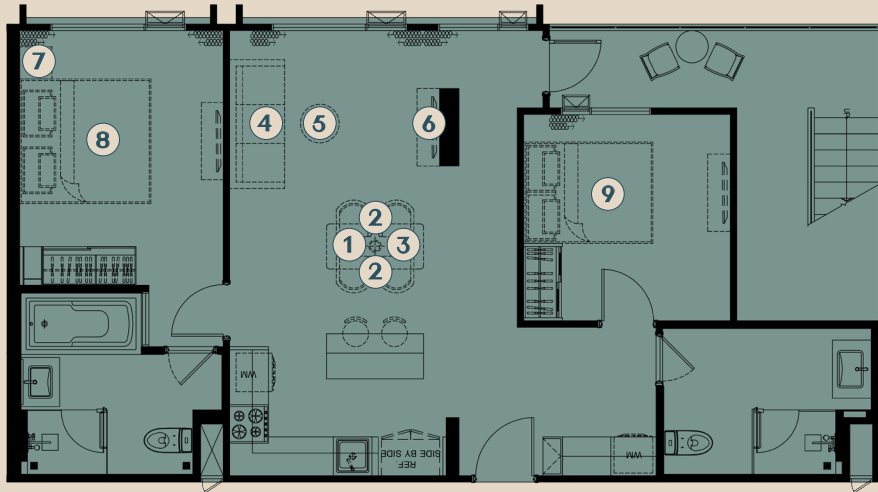

⑪ SINGLE BED WITH MATTRESS (3.5 FT.)

≡ TYPE 2BPHR(89)

2 BEDROOM PENTHOUSE

89 SQ.M.

PACKAGE 250,000 THB*

FURNITURE PACKAGE

the
MODEVA

① DINING TABLE