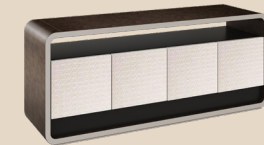

⑥ TV CABINET