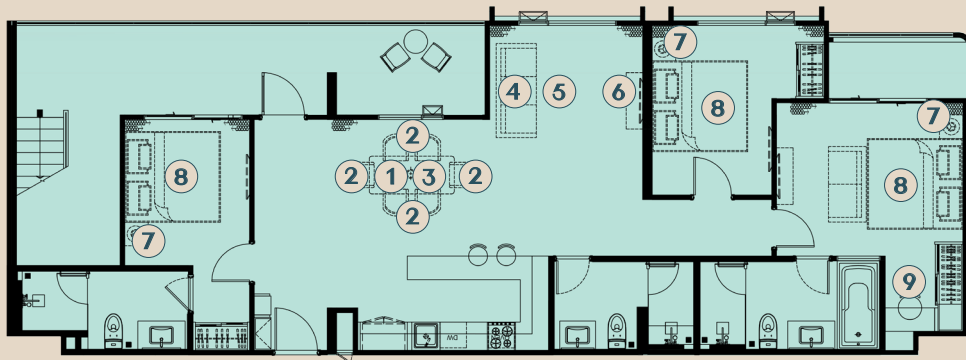

3 BEDROOM PENTHOUSE

130 SQ.M.

PACKAGE 280,000 THB*

⑦ NIGHT TABLE x2

⑧ KING BED WITH MATTRESS (6 FT.) x3

⑨ DRESSING STOOL x2

FURNITURE PACKAGE

the
MODEVA