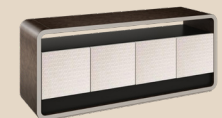

⑦ NIGHT TABLE x2