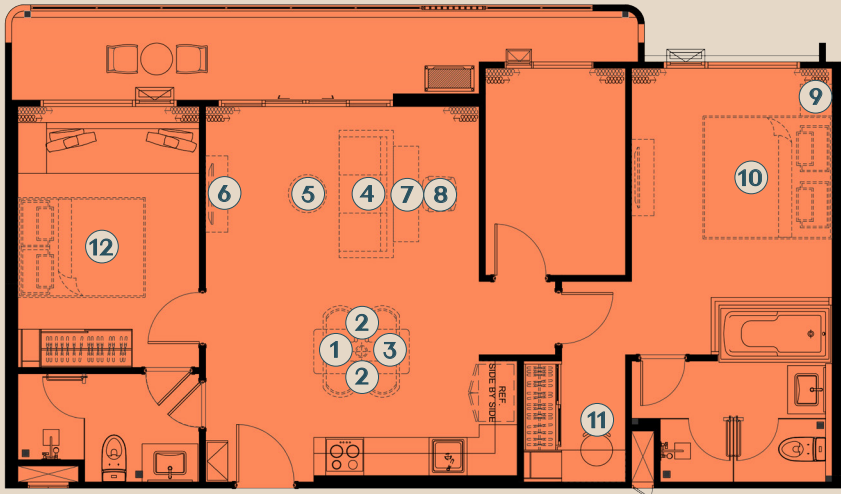

⑤ COFFEE TABLE

FURNITURE PACKAGE

the
MODEVA

① DINING TABLE