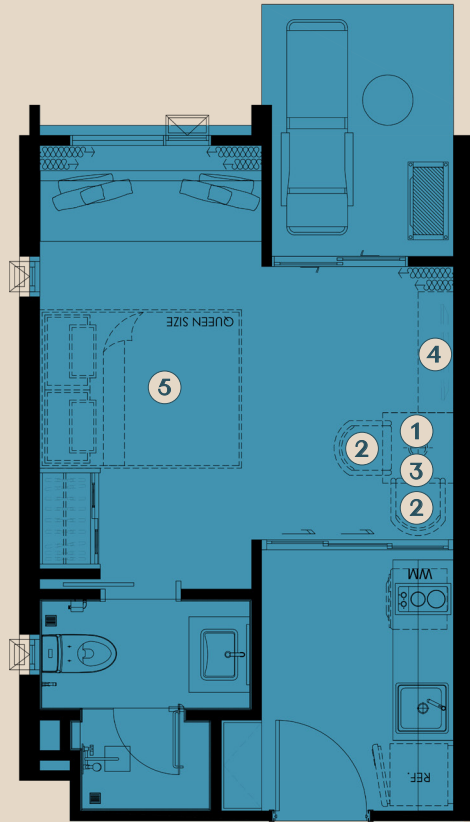

⑤ QUEEN BED WITH MATTRESS (5 FT.)

≡ TYPE 1BSC

1 BEDROOM 29 SQ.M.

PACKAGE 150,000 THB*

FURNITURE PACKAGE

① DINING TABLE

② DINING CHAIR x2

③ PENDANT LAMP

④ TV CABINET

⑤ QUEEN BED WITH MATTRESS (5 FT.)

≡ TYPE 1BSC1

1 BEDROOM 32 SQ.M.

PACKAGE 150,000 THB*

FURNITURE PACKAGE

① DINING TABLE

② DINING CHAIR x2

③ PENDANT LAMP

④ TV CABINET

⑤ QUEEN BED WITH MATTRESS (5 FT.)

≡ TYPE 1BSA

1 BEDROOM 32 SQ.M.

PACKAGE 150,000 THB*

FURNITURE PACKAGE

① DINING TABLE

② DINING CHAIR x2

③ PENDANT LAMP

④ TV CABINET

⑤ QUEEN BED WITH MATTRESS (5 FT.)

≡ TYPE 1BSAC

1 BEDROOM 32 SQ.M.

PACKAGE 150,000 THB*

FURNITURE PACKAGE