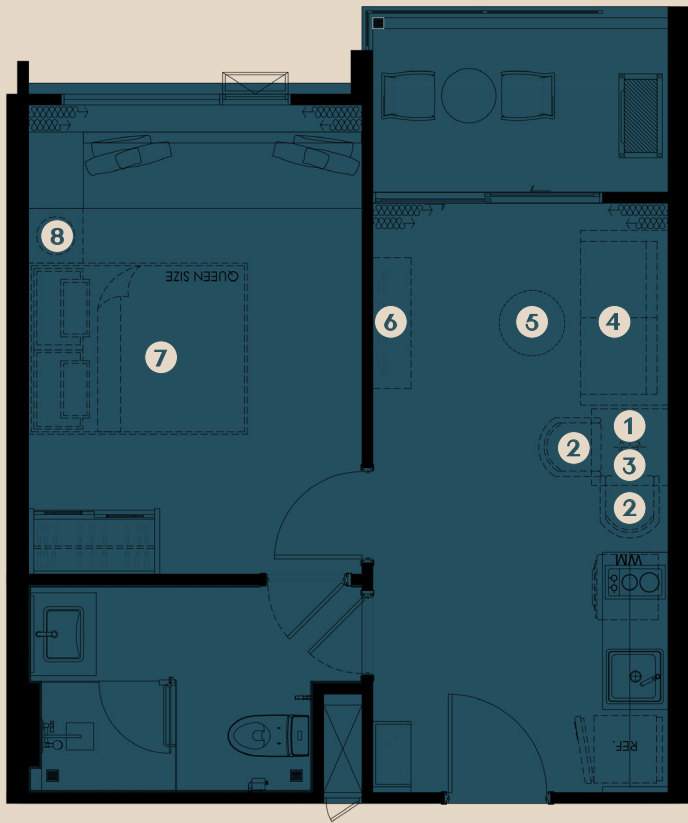

FURNITURE PACKAGE

the
MODEVA

① DINING TABLE