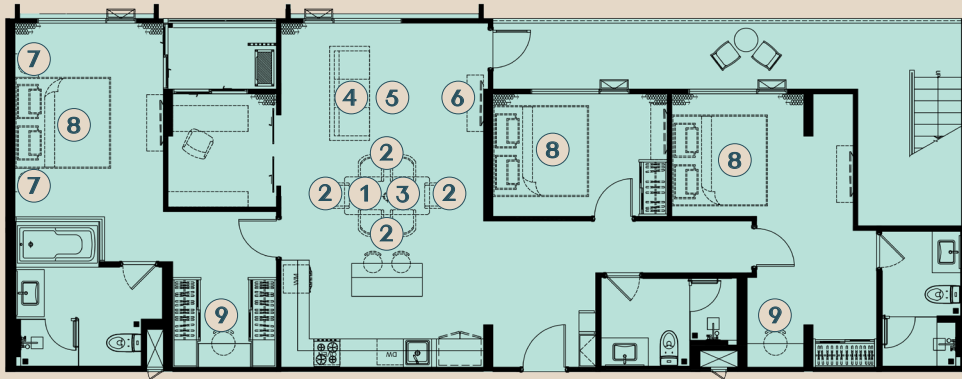

⑨ DRESSING STOOL

≡ TYPE 3BPHR(138)

3 BEDROOM PENTHOUSE
138 SQ.M.

PACKAGE 280,000 THB*

FURNITURE PACKAGE

① DINING TABLE

② DINING CHAIR x6

③ PENDANT LAMP