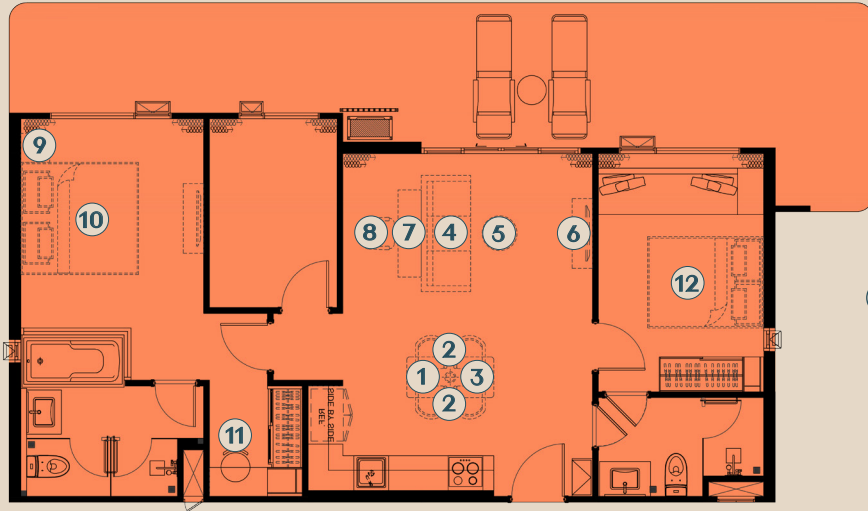

⑪ DRESSING STOOL

⑫ QUEEN BED WITH MATTRESS (5 FT.)

≡ TYPE 2BPA

2 BEDROOM PLUS 105 SQ.M.

PACKAGE 270,000 THB*

FURNITURE PACKAGE

the
MODEVA

① DINING TABLE