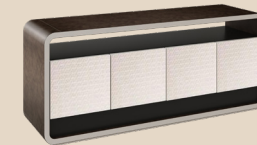

⑥ TV CABINET