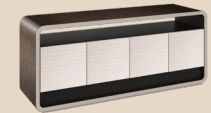

FURNITURE PACKAGE

① DINING TABLE

② DINING CHAIR x4

⑤ COFFEE TABLE

⑥ TV CABINET

≡ TYPE 2BPHR(105)

2 BEDROOM PENTHOUSE

105 SQ.M.

PACKAGE 230,000 THB*