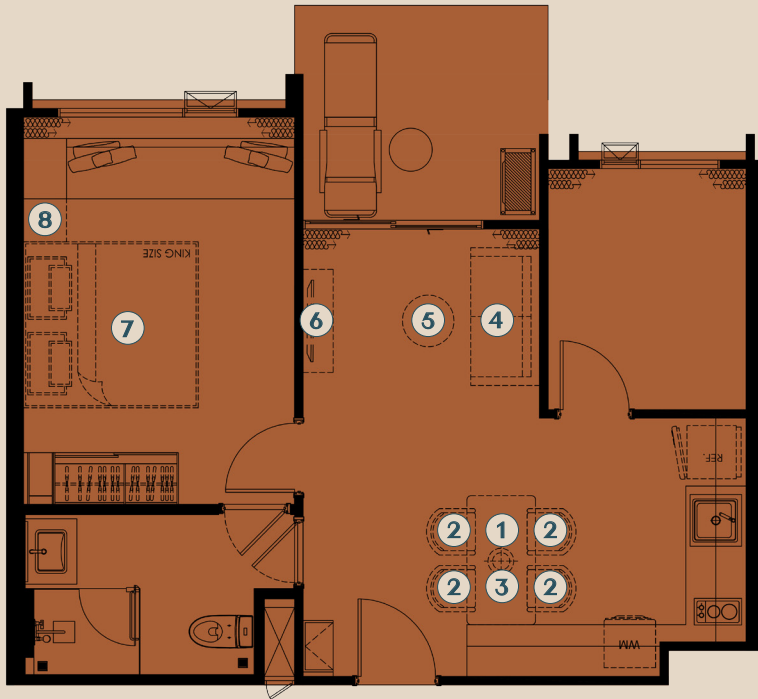

FURNITURE PACKAGE

the
MODEVA

① DINING TABLE