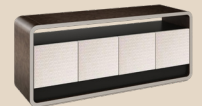

FURNITURE PACKAGE

① DINING TABLE

② DINING CHAIR x6

③ PENDANT LAMP

④ SOFA BED

⑤ COFFEE TABLE

⑥ TV CABINET

≡ TYPE 3BPHR(130)B