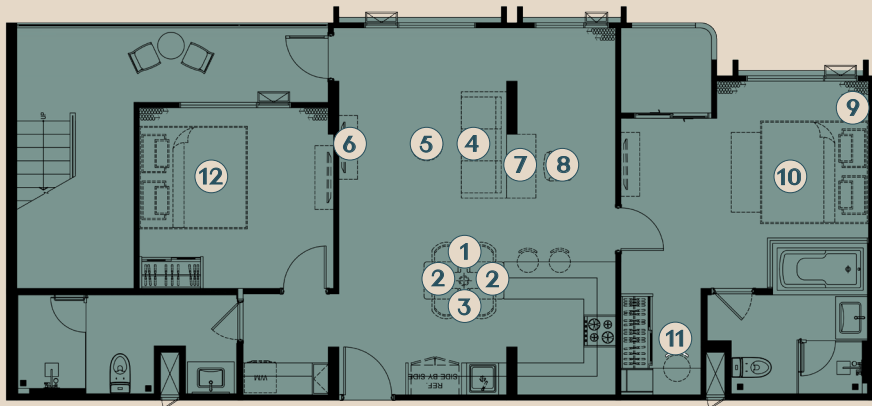

⑤ COFFEE TABLE

FURNITURE PACKAGE

① DINING TABLE