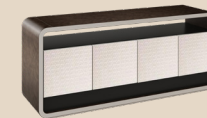

FURNITURE PACKAGE

the
MODEVA

① DINING TABLE

② DINING CHAIR x4

⑥ TV CABINET

⑨ DRESSING STOOL

≡ TYPE 2BXXLRC

2 BEDROOM 102 SQ.M.

PACKAGE 250,000 THB*