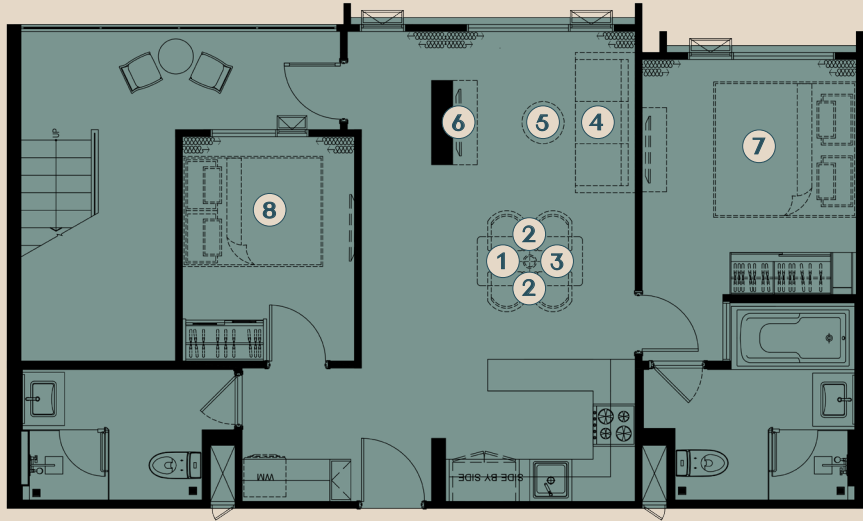

⑨ QUEEN BED WITH MATTRESS (5 FT.)

≡ TYPE 2BPHR(79)

2 BEDROOM PENTHOUSE

79 SQ.M.

PACKAGE 260,000 THB*

FURNITURE PACKAGE

the
MODEVA

① DINING TABLE