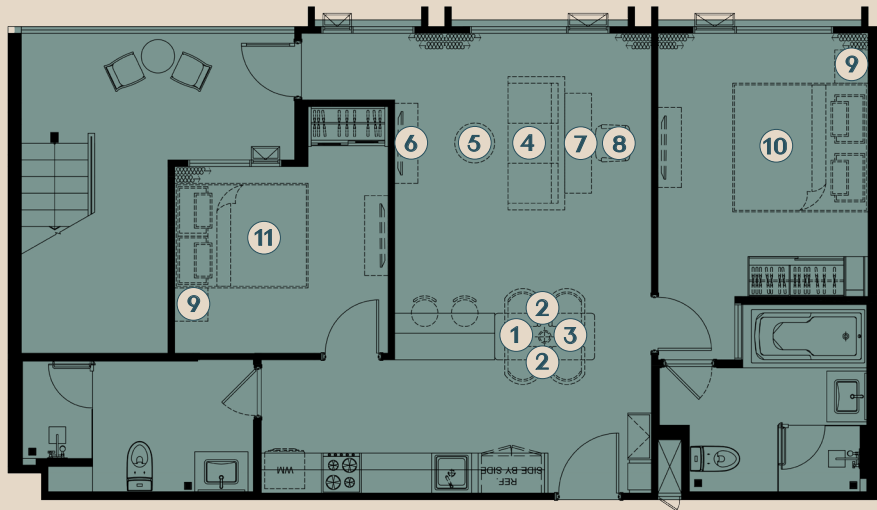

PACKAGE 230,000 THB*

⑦ KING BED WITH MATTRESS (6 FT.)

⑧ QUEEN BED WITH MATTRESS (5 FT.)

FURNITURE PACKAGE

the
MODEVA

① DINING TABLE

② DINING CHAIR X4

③ PENDANT LAMP