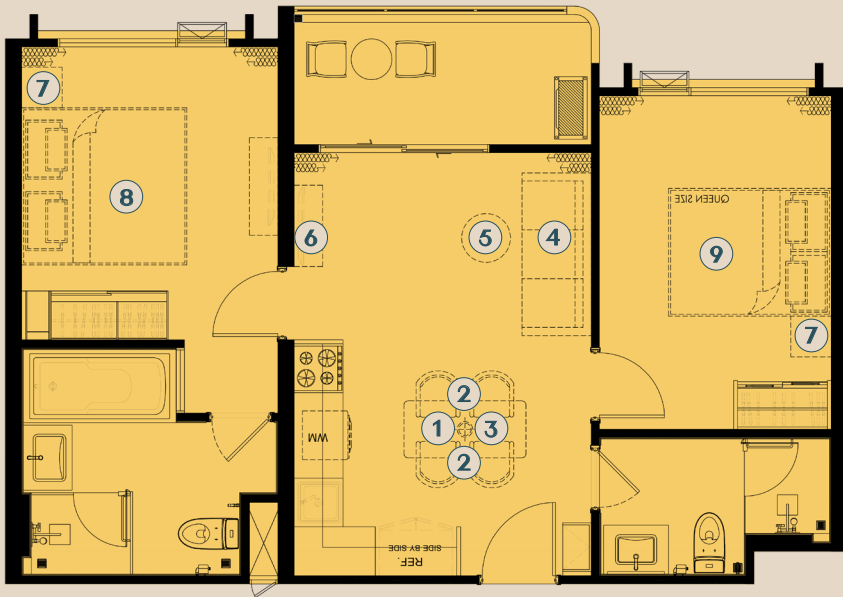

FURNITURE PACKAGE

the
MODEVA

① DINING TABLE