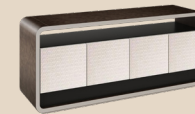

FURNITURE PACKAGE

① DINING TABLE

⑥ TV CABINET

⑨ NIGHT TABLE

≡ TYPE 2BPHR(109)A

2 BEDROOM PENTHOUSE

109 SQ.M.

PACKAGE 280,000 THB*