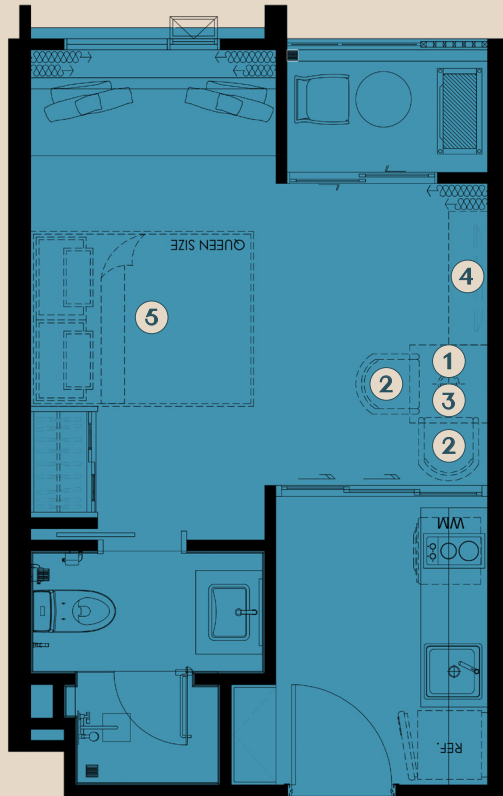

FURNITURE PACKAGE

① DINING TABLE

② DINING CHAIR x2

④ TV CABINET