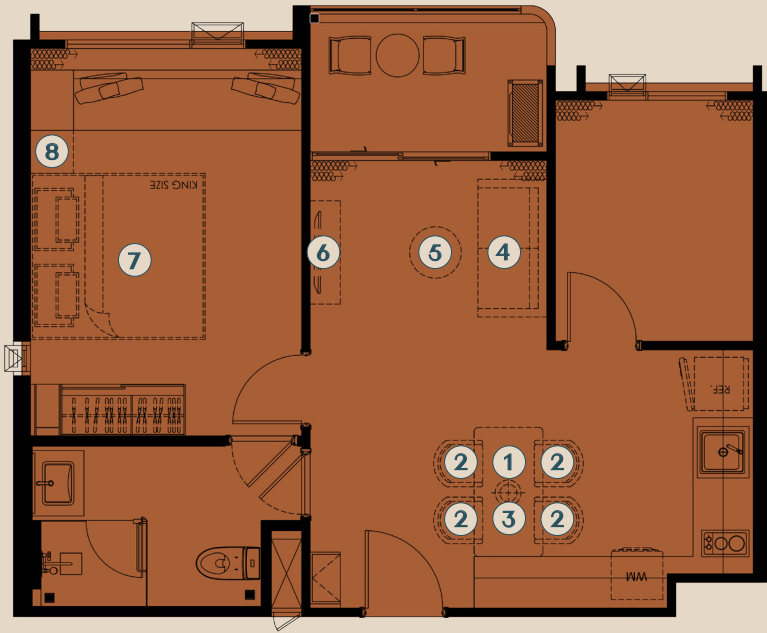

FURNITURE PACKAGE

the
MODEVA

① DINING TABLE