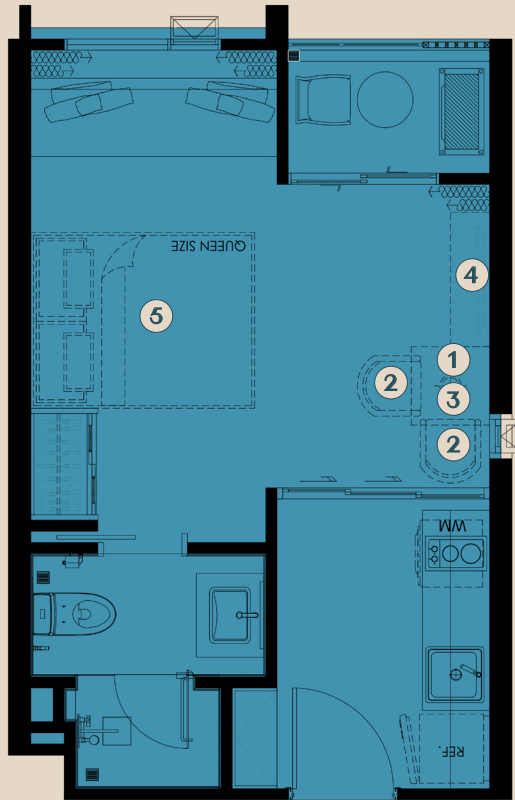

≡ TYPE 1BS

1 BEDROOM 29 SQ.M.

PACKAGE 150,000 THB*

FURNITURE PACKAGE

① DINING TABLE

② DINING CHAIR x2

③ PENDANT LAMP

④ TV CABINET

⑤ QUEEN BED WITH MATTRESS (5 FT.)

≡ TYPE 1BSC

1 BEDROOM 29 SQ.M.

PACKAGE 150,000 THB*

FURNITURE PACKAGE

① DINING TABLE

② DINING CHAIR x2

③ PENDANT LAMP

④ TV CABINET

⑤ QUEEN BED WITH MATTRESS (5 FT.)

≡ TYPE 1BSC1

1 BEDROOM 32 SQ.M.

PACKAGE 150,000 THB*

FURNITURE PACKAGE

① DINING TABLE

② DINING CHAIR x2

③ PENDANT LAMP

④ TV CABINET

⑤ QUEEN BED WITH MATTRESS (5 FT.)

≡ TYPE 1BSA

1 BEDROOM 32 SQ.M.

PACKAGE 150,000 THB*

FURNITURE PACKAGE

① DINING TABLE