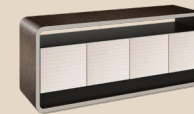

FURNITURE PACKAGE

① DINING TABLE

⑥ TV CABINET

⑨ NIGHT TABLE x2

⑪ DRESSING STOOL x2

≡ TYPE 3BDPRC

3 BEDROOM DUPLEX

146 SQ.M.

PACKAGE 320,000 THB*