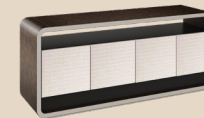

⑥ TV CABINET