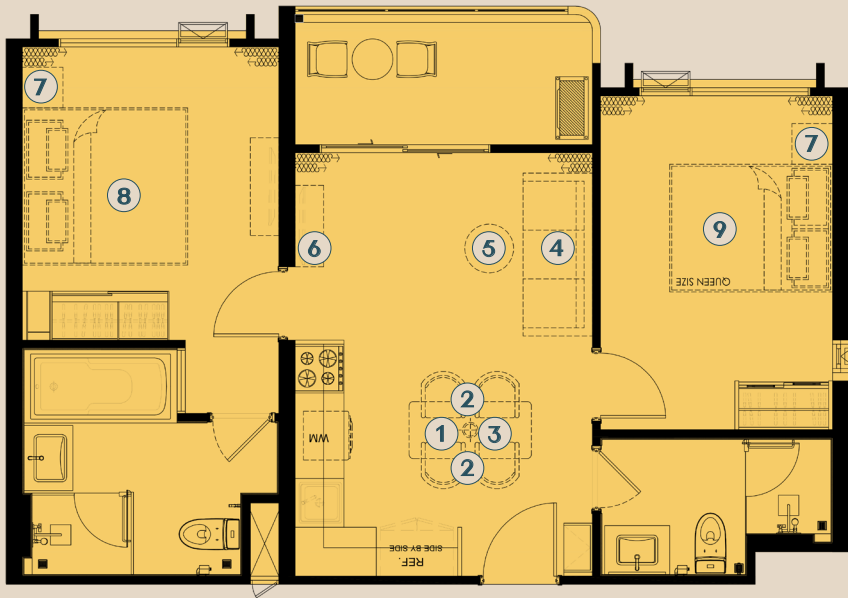

FURNITURE PACKAGE

the
MODEVA

① DINING TABLE