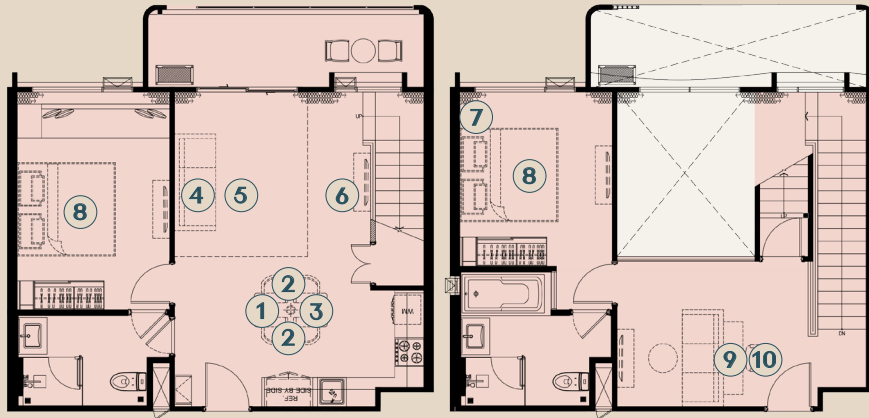

⑨ WORK TABLE

⑩ WORK CHAIR

≡ TYPE 2BDPR

2 BEDROOM DUPLEX 112 SQ.M.

PACKAGE 280,000 THB*

FURNITURE PACKAGE

① DINING TABLE

② DINING CHAIR x4