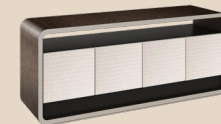

FURNITURE PACKAGE

the
MODEVA

① DINING TABLE

② DINING CHAIR x4

⑥ TV CABINET

⑨ WORK TABLE

⑩ WORK CHAIR

≡ TYPE 2BDPR

2 BEDROOM DUPLEX 112 SQ.M.

PACKAGE 280,000 THB*