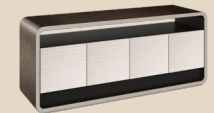

② DINING CHAIR x4

③ PENDANT LAMP

④ SOFA BED

⑤ COFFEE TABLE

⑥ TV CABINET

≡ TYPE 2BPHR(80)

2 BEDROOM PENTHOUSE

80 SQ.M.