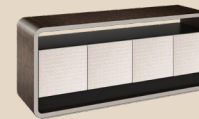

FURNITURE PACKAGE

the
MODEVA

① DINING TABLE

⑥ TV CABINET

⑨ NIGHT TABLE

≡ TYPE 2BP

2 BEDROOM PLUS 93 SQ.M.

PACKAGE 270,000 THB*