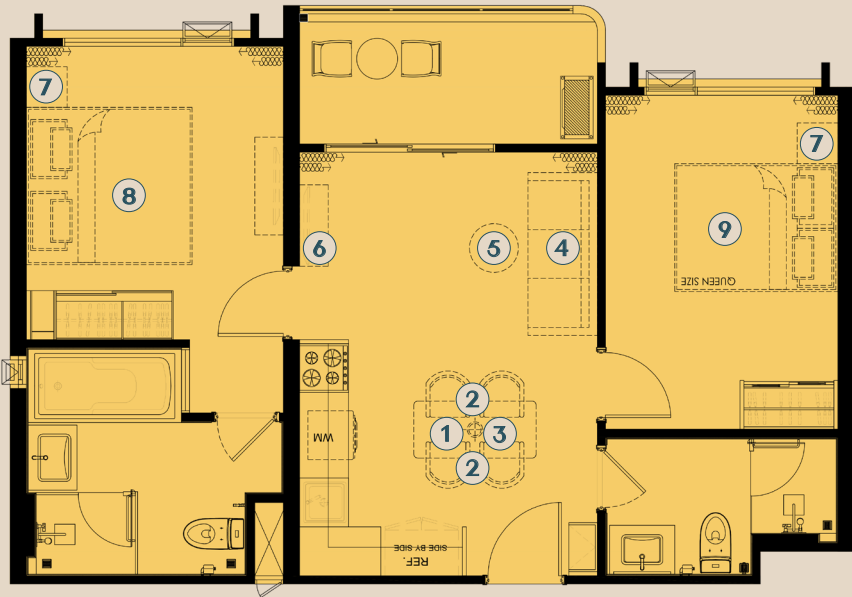

FURNITURE PACKAGE

the
MODEVA

① DINING TABLE