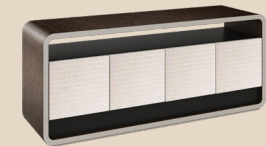

④ SOFA BED

⑤ COFFEE TABLE

⑥ TV CABINET

⑦ KING BED WITH MATTRESS (6 FT.)

⑧ NIGHT TABLE

≡ TYPE 1BP

1 BEDROOM PLUS 55 SQ.M.

PACKAGE 200,000 THB*