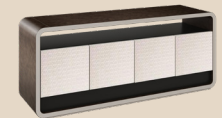

⑤ COFFEE TABLE

⑥ TV CABINET

⑦ NIGHT TABLE x2

⑧ KING BED WITH MATTRESS (6 FT.)

⑨ QUEEN BED WITH MATTRESS (5 FT.)

≡ TYPE 2BXL1

2 BEDROOM 65 SQ.M.

PACKAGE 220,000 THB*