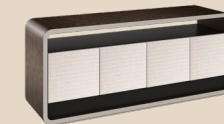

FURNITURE PACKAGE

① DINING TABLE

② DINING CHAIR x4

⑥ TV CABINET

⑨ WORK TABLE

⑩ WORK CHAIR

≡ TYPE 2BDPA

2 BEDROOM DUPLEX 113 SQ.M.

PACKAGE 280,000 THB*