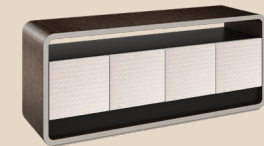

⑦ KING BED WITH MATTRESS (6 FT.)

⑧ NIGHT TABLE

≡ TYPE 1BMC

1 BEDROOM 33 SQ.M.

PACKAGE 180,000 THB*

FURNITURE PACKAGE

the
MODEVA

① DINING TABLE