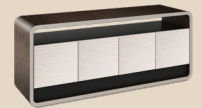

FURNITURE PACKAGE

① DINING TABLE

② DINING CHAIR x6

⑤ COFFEE TABLE

⑥ TV CABINET

≡ TYPE 3BPHR(148)

3 BEDROOM PENTHOUSE

148 SQ.M.

PACKAGE 320,000 THB*

⑦ NIGHT TABLE x2

⑨ DRESSING STOOL x2