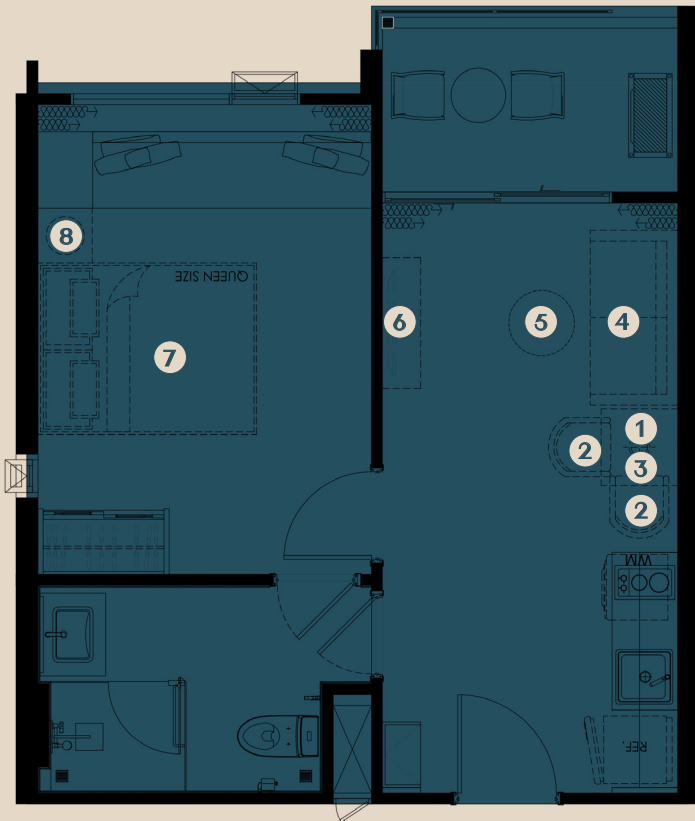

⑤ COFFEE TABLE

⑥ TV CABINET

⑦ KING BED WITH MATTRESS (6 FT.)

⑧ NIGHT TABLE

≡ TYPE 1BMAC

1 BEDROOM 37 SQ.M.

PACKAGE 180,000 THB*

FURNITURE PACKAGE

the
MODEVA

① DINING TABLE

② DINING CHAIR x2

③ PENDANT LAMP

④ SOFA BED

⑤ COFFEE TABLE

⑥ TV CABINET

⑦ QUEEN BED WITH MATTRESS (5 FT.)

⑧ NIGHT TABLE

≡ TYPE 1BLC

1 BEDROOM 41 SQ.M.

PACKAGE 200,000 THB*

FURNITURE PACKAGE

the
MODEVA

① DINING TABLE

② DINING CHAIR x2