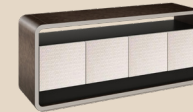

FURNITURE PACKAGE

the
MODEVA

⑥ TV CABINET

≡ TYPE 2BPHR(88)

2 BEDROOM PENTHOUSE

88 SQ.M.

PACKAGE 250,000 THB*

⑨ NIGHT TABLE x2