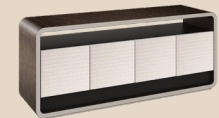

⑦ NIGHT TABLE x2