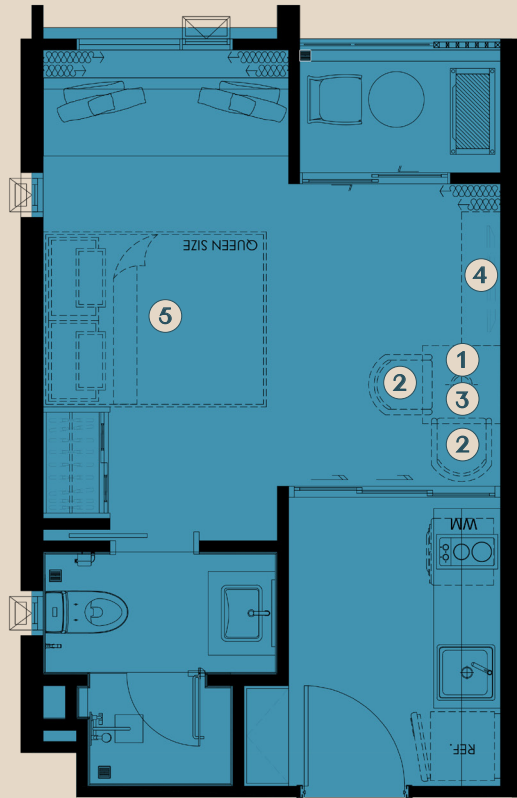

≡ TYPE 1BS

1 BEDROOM 29 SQ.M.

PACKAGE 150,000 THB*

FURNITURE PACKAGE

① DINING TABLE

② DINING CHAIR x2

③ PENDANT LAMP

④ TV CABINET

⑤ QUEEN BED WITH MATTRESS (5 FT.)

≡ TYPE 1BSC

1 BEDROOM 29 SQ.M.

PACKAGE 150,000 THB*

FURNITURE PACKAGE

① DINING TABLE

② DINING CHAIR x2

③ PENDANT LAMP

④ TV CABINET

⑤ QUEEN BED WITH MATTRESS (5 FT.)

≡ TYPE 1BSC1

1 BEDROOM 32 SQ.M.

PACKAGE 150,000 THB*

FURNITURE PACKAGE

① DINING TABLE

② DINING CHAIR x2