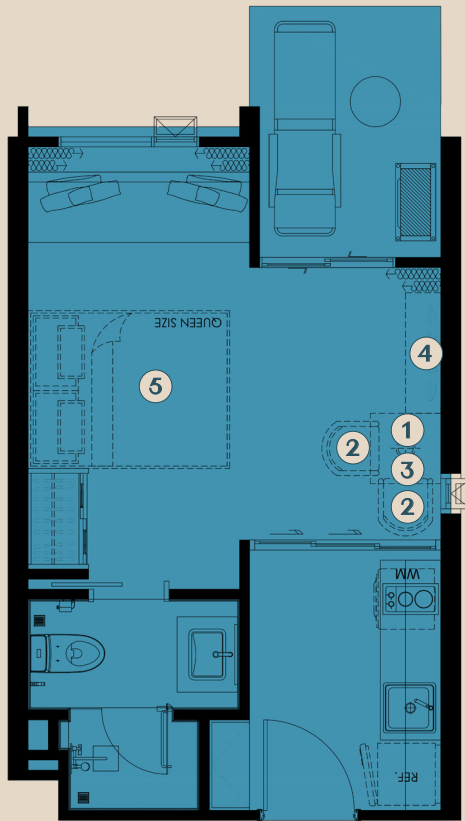

④ TV CABINET

⑤ QUEEN BED WITH MATTRESS (5 FT.)

≡ TYPE 1BSC1

1 BEDROOM 32 SQ.M.

PACKAGE 150,000 THB*

FURNITURE PACKAGE

① DINING TABLE

② DINING CHAIR x2

③ PENDANT LAMP

④ TV CABINET

⑤ QUEEN BED WITH MATTRESS (5 FT.)

≡ TYPE 1BSA

1 BEDROOM 32 SQ.M.

PACKAGE 150,000 THB*

FURNITURE PACKAGE

① DINING TABLE

② DINING CHAIR x2

③ PENDANT LAMP

④ TV CABINET

⑤ QUEEN BED WITH MATTRESS (5 FT.)

≡ TYPE 1BSAC

1 BEDROOM 32 SQ.M.

PACKAGE 150,000 THB*

FURNITURE PACKAGE

the
MODEVA

① DINING TABLE

② DINING CHAIR x2

③ PENDANT LAMP

④ TV CABINET

⑤ QUEEN BED WITH MATTRESS (5 FT.)

≡ TYPE 1BSAC1

1 BEDROOM 29 SQ.M.