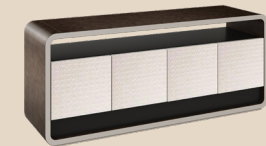

FURNITURE PACKAGE

the
MODEVA

① DINING TABLE

② DINING CHAIR x2

⑤ COFFEE TABLE

⑥ TV CABINET

⑧ NIGHT TABLE

≡ TYPE 1BLA(F108)

1 BEDROOM 44 SQ.M.

PACKAGE 200,000 THB*