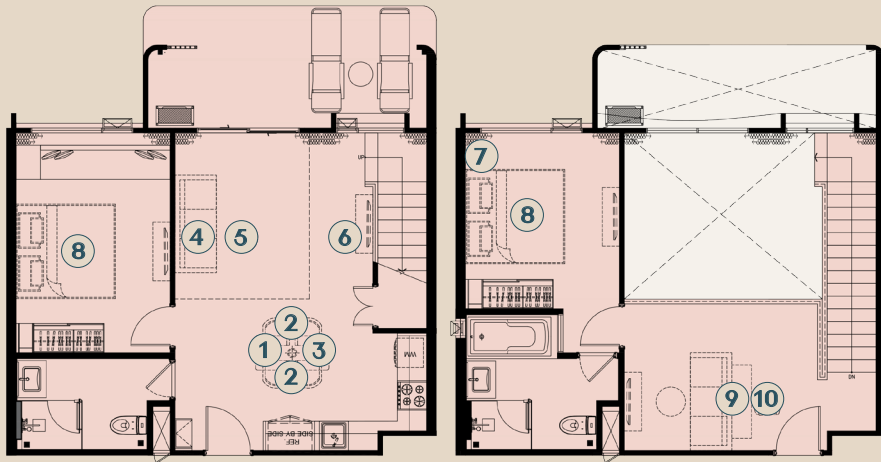

FURNITURE PACKAGE

① DINING TABLE

② DINING CHAIR x4

⑥ TV CABINET