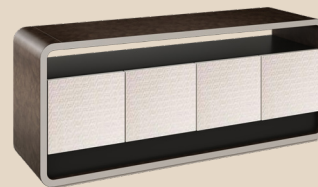

the
MODEVA

① DINING TABLE

② DINING CHAIR x2

③ PENDANT LAMP

④ TV CABINET

⑤ QUEEN BED WITH MATTRESS (5 FT.)

≡ TYPE 1BSAC1

1 BEDROOM 29 SQ.M.