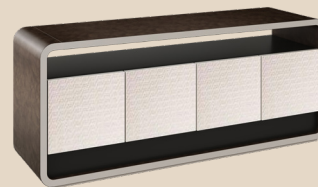

FURNITURE PACKAGE

① DINING TABLE

② DINING CHAIR x2

④ TV CABINET

≡ TYPE 1BSA

1 BEDROOM 32 SQ.M.

PACKAGE 150,000 THB*