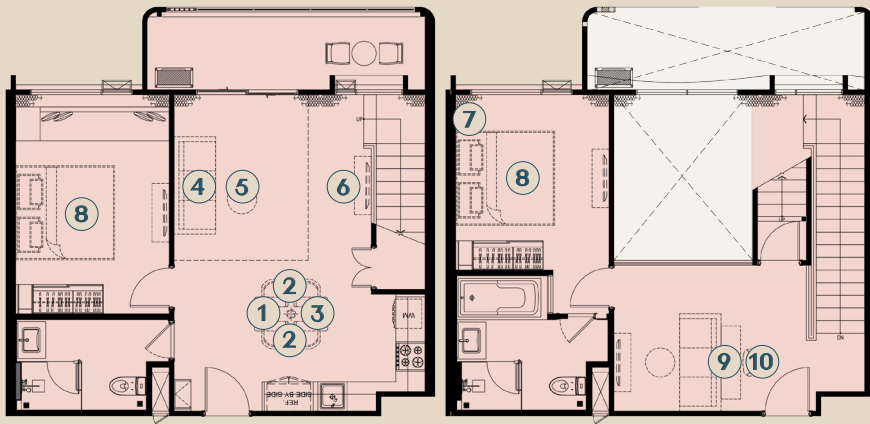

② DINING CHAIR X4

③ PENDANT LAMP

④ SOFA BED

⑤ COFFEE TABLE

⑥ TV CABINET

⑦ WORK TABLE

⑧ WORK CHAIR

⑨ NIGHT TABLE

⑩ KING BED WITH MATTRESS (6 FT.)

⑪ DRESSING STOOL

⑫ QUEEN BED WITH MATTRESS (5 FT.)

≡ TYPE 2BPAC

2 BEDROOM PLUS 118 SQ.M.

PACKAGE 270,000 THB*

FURNITURE PACKAGE

the
MODEVA