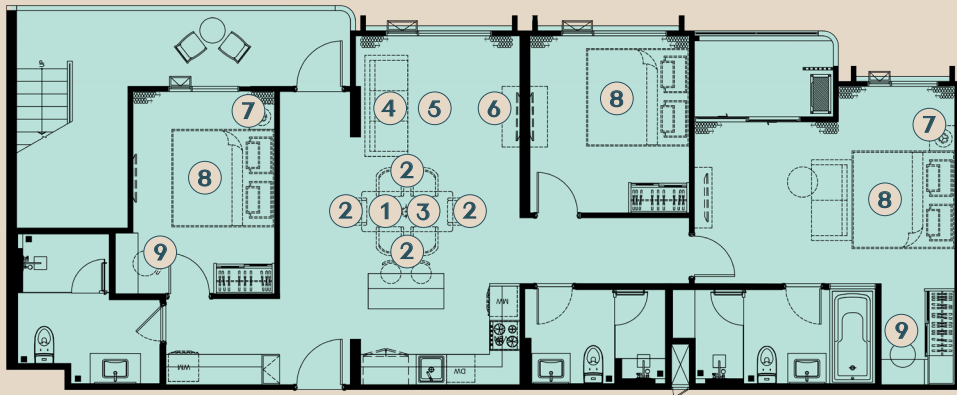

FURNITURE PACKAGE