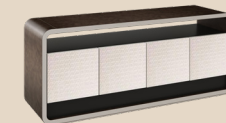

⑨ WORK TABLE

⑩ WORK CHAIR